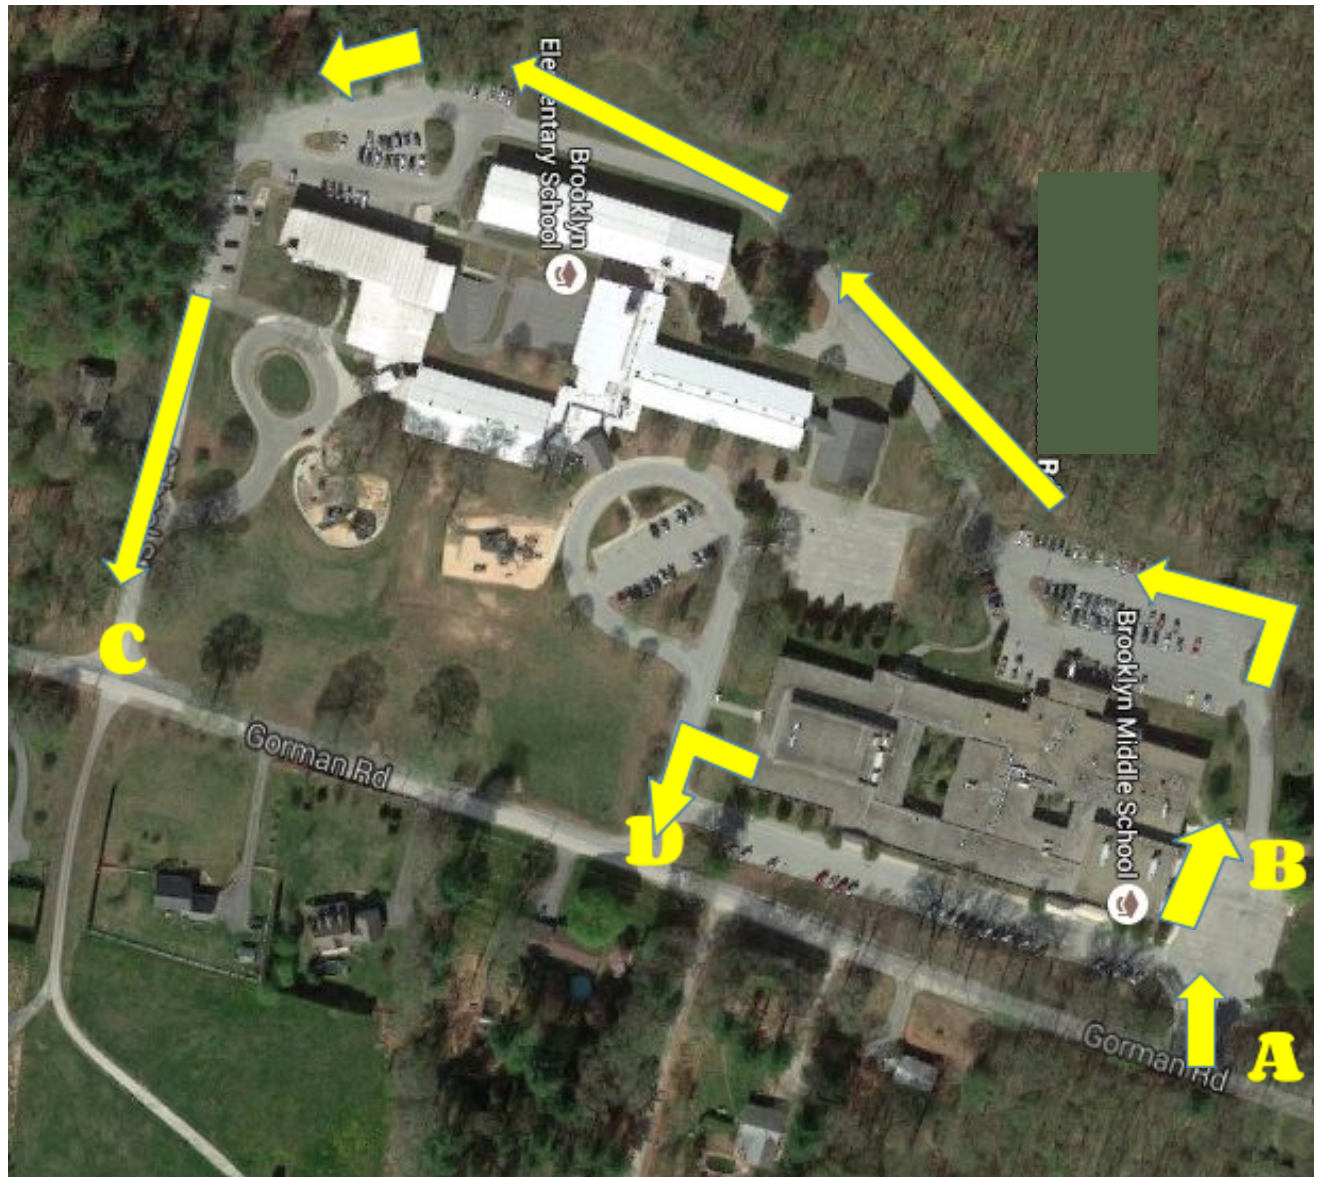

## BMS Morning and Afternoon Drop Off and Pick up / Traffic Flow

For students being dropped off in the morning at the beginning of the school day(7:30-8:10am) and/or picked up at the end of the school day(2:20-2:45pm): please enter the north driveway (Arrow A). Drop off and pick up is by the gym (Arrow B). To exit school grounds drive around the back of both BMS and BES and exit from School Street onto Gorman Road (Arrow C). For the safety of our students it is important to follow this traffic pattern as this is when all of our buses are loading or unloading students.

At all other times you can park in front of the building and entering at arrow A and exiting by driving in front of the building and exiting onto Gorman Road (D). Please remember, **students must be in their seats in homeroom by 8:00am** or they are considered tardy.